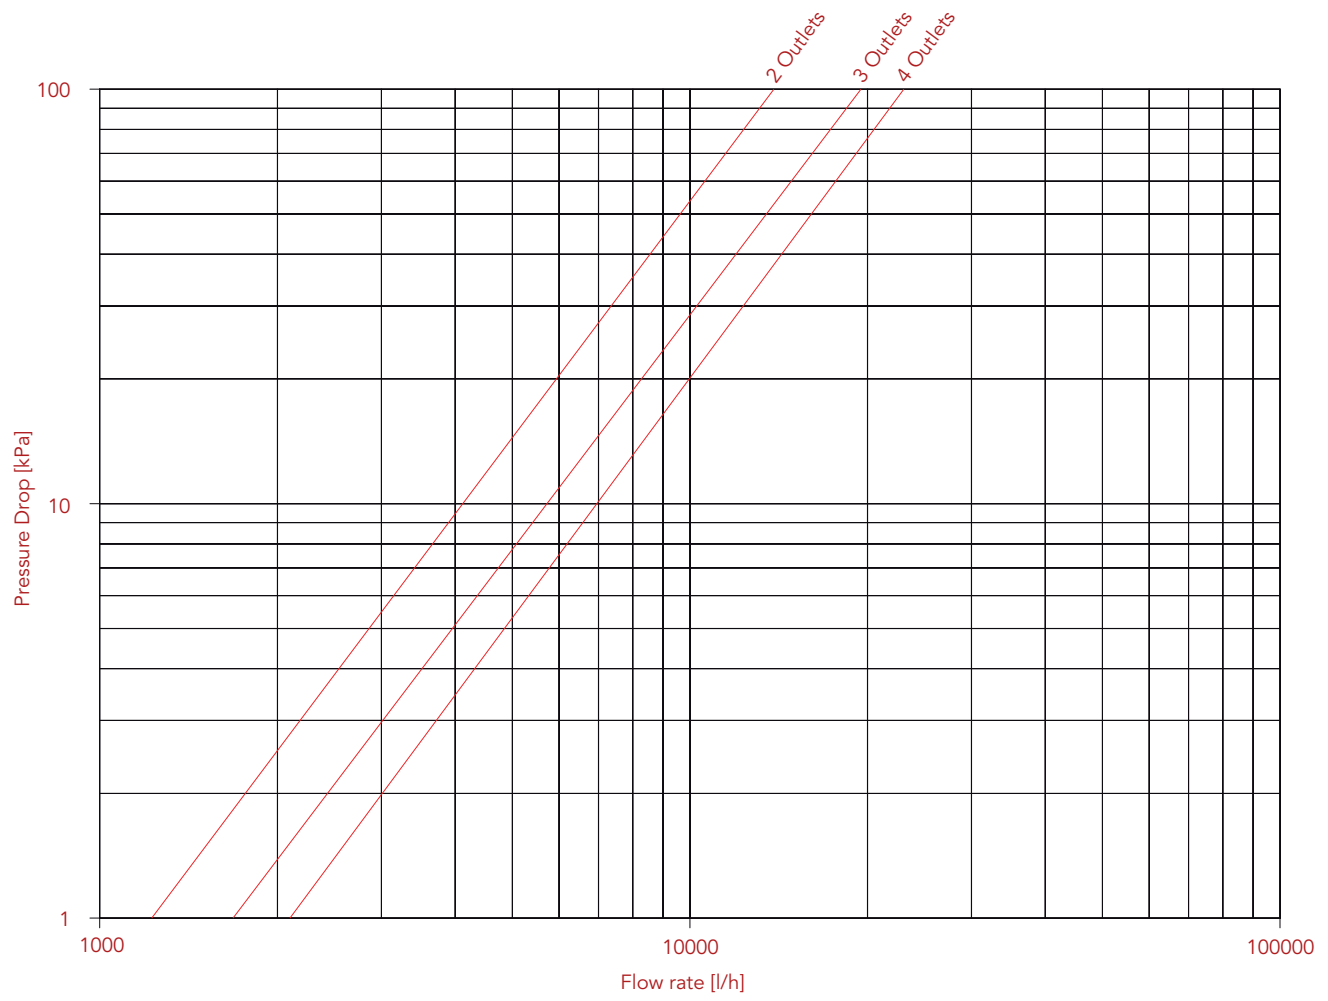

# LOSS WITH WATER DIAGRAM

Art: 450 - 455

MISURE	1"		
Outlets	2	3	4
Kv	13,87	19,49	23,05